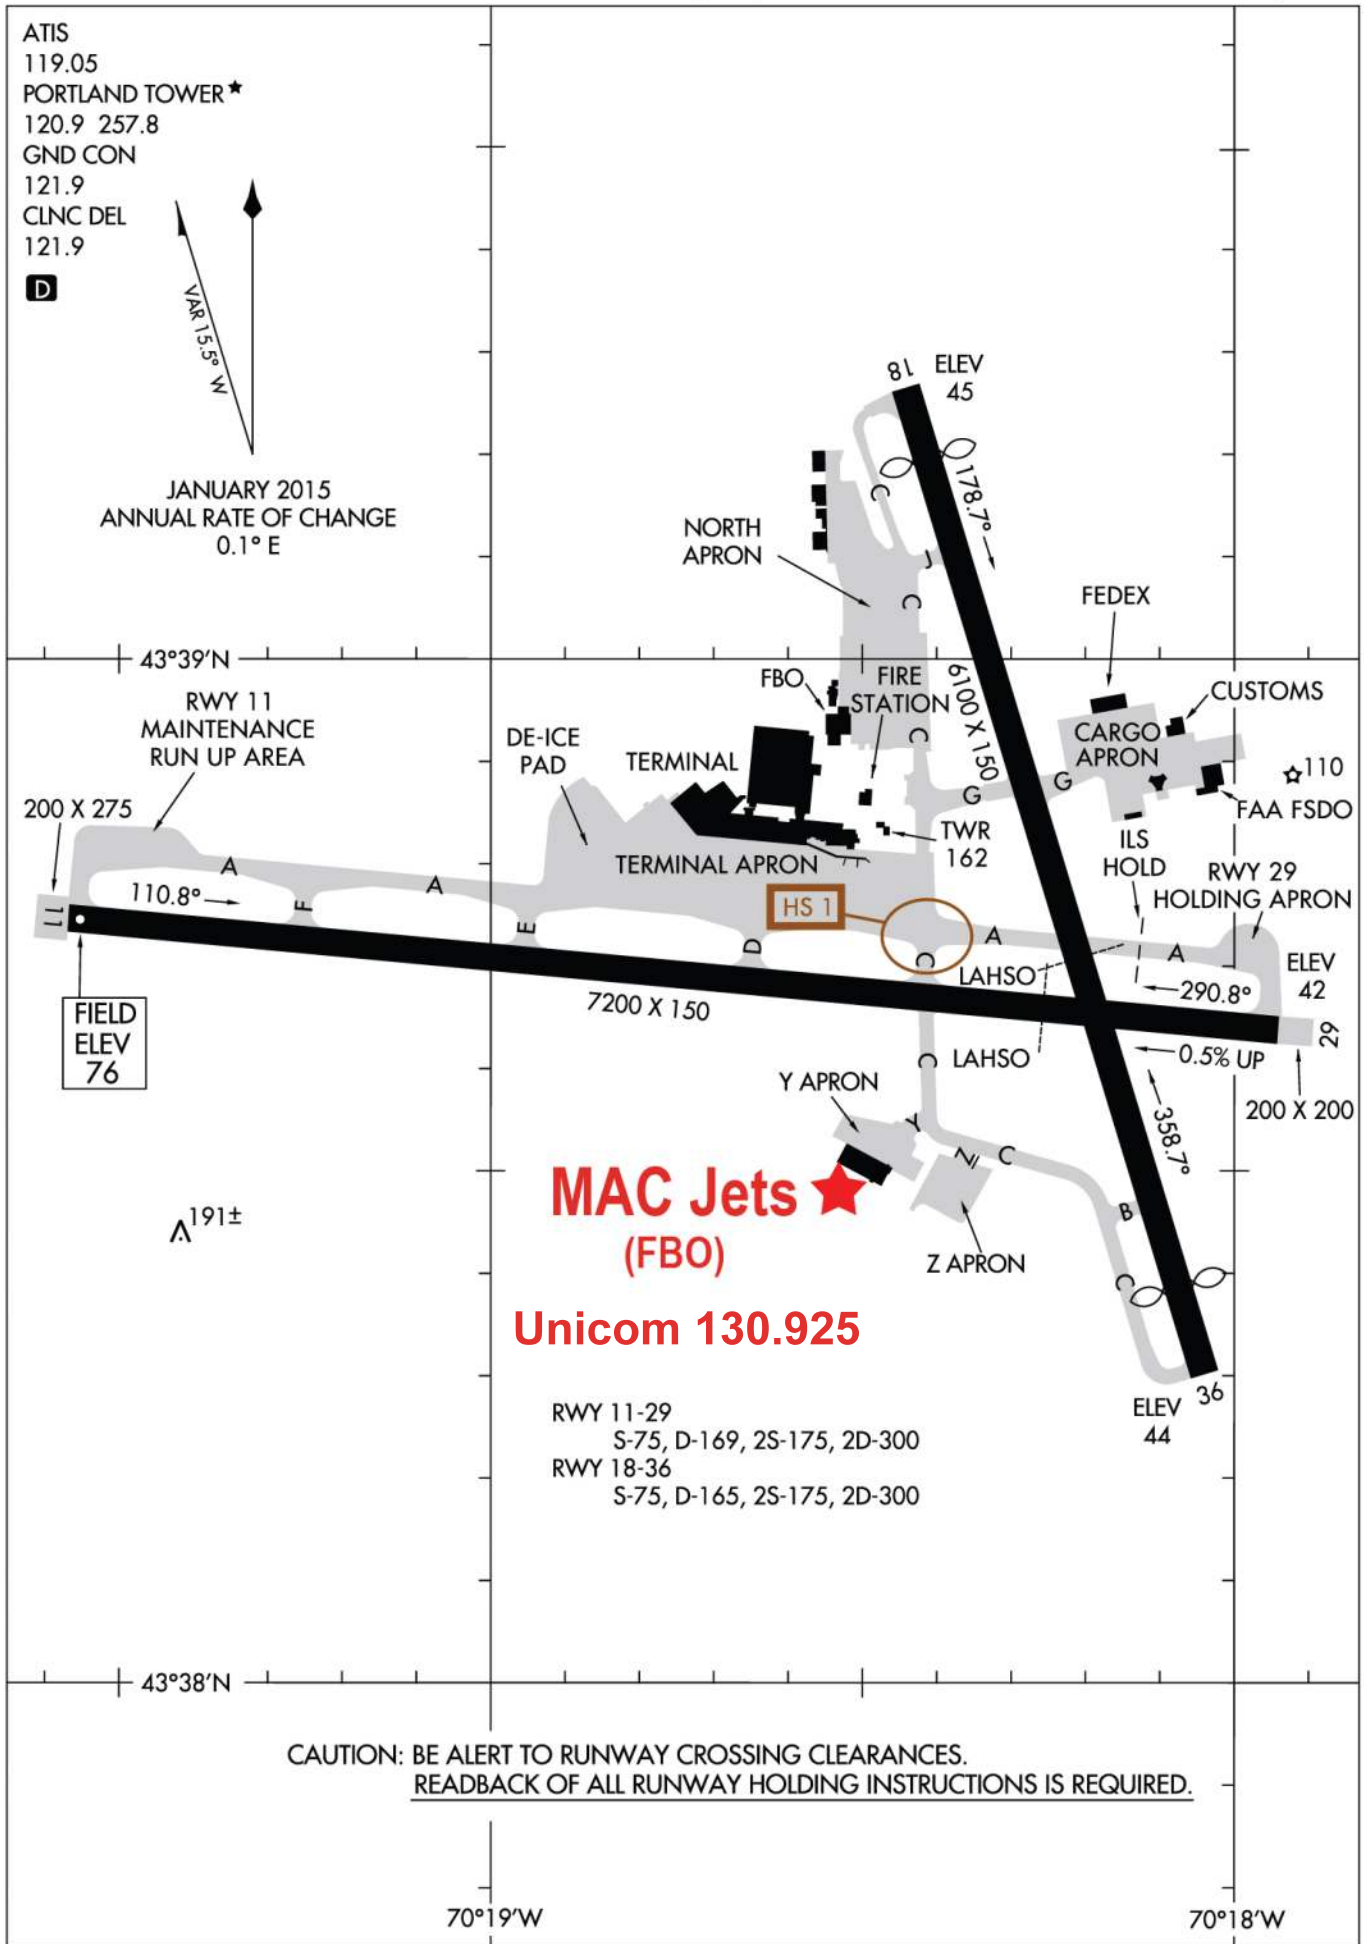

ATIS
 119.05
 PORTLAND TOWER ★
 120.9 257.8
 GND CON
 121.9
 CLNC DEL
 121.9

JANUARY 2015
 ANNUAL RATE OF CHANGE
 0.1° E

NE-1, 23 JUN 2016 to 21 JUL 2016

NE-1, 23 JUN 2016 to 21 JUL 2016

MAC Jets ★
(FBO)

Unicom 130.925

RWY 11-29
 S-75, D-169, 2S-175, 2D-300
 RWY 18-36
 S-75, D-165, 2S-175, 2D-300

CAUTION: BE ALERT TO RUNWAY CROSSING CLEARANCES.
READBACK OF ALL RUNWAY HOLDING INSTRUCTIONS IS REQUIRED.